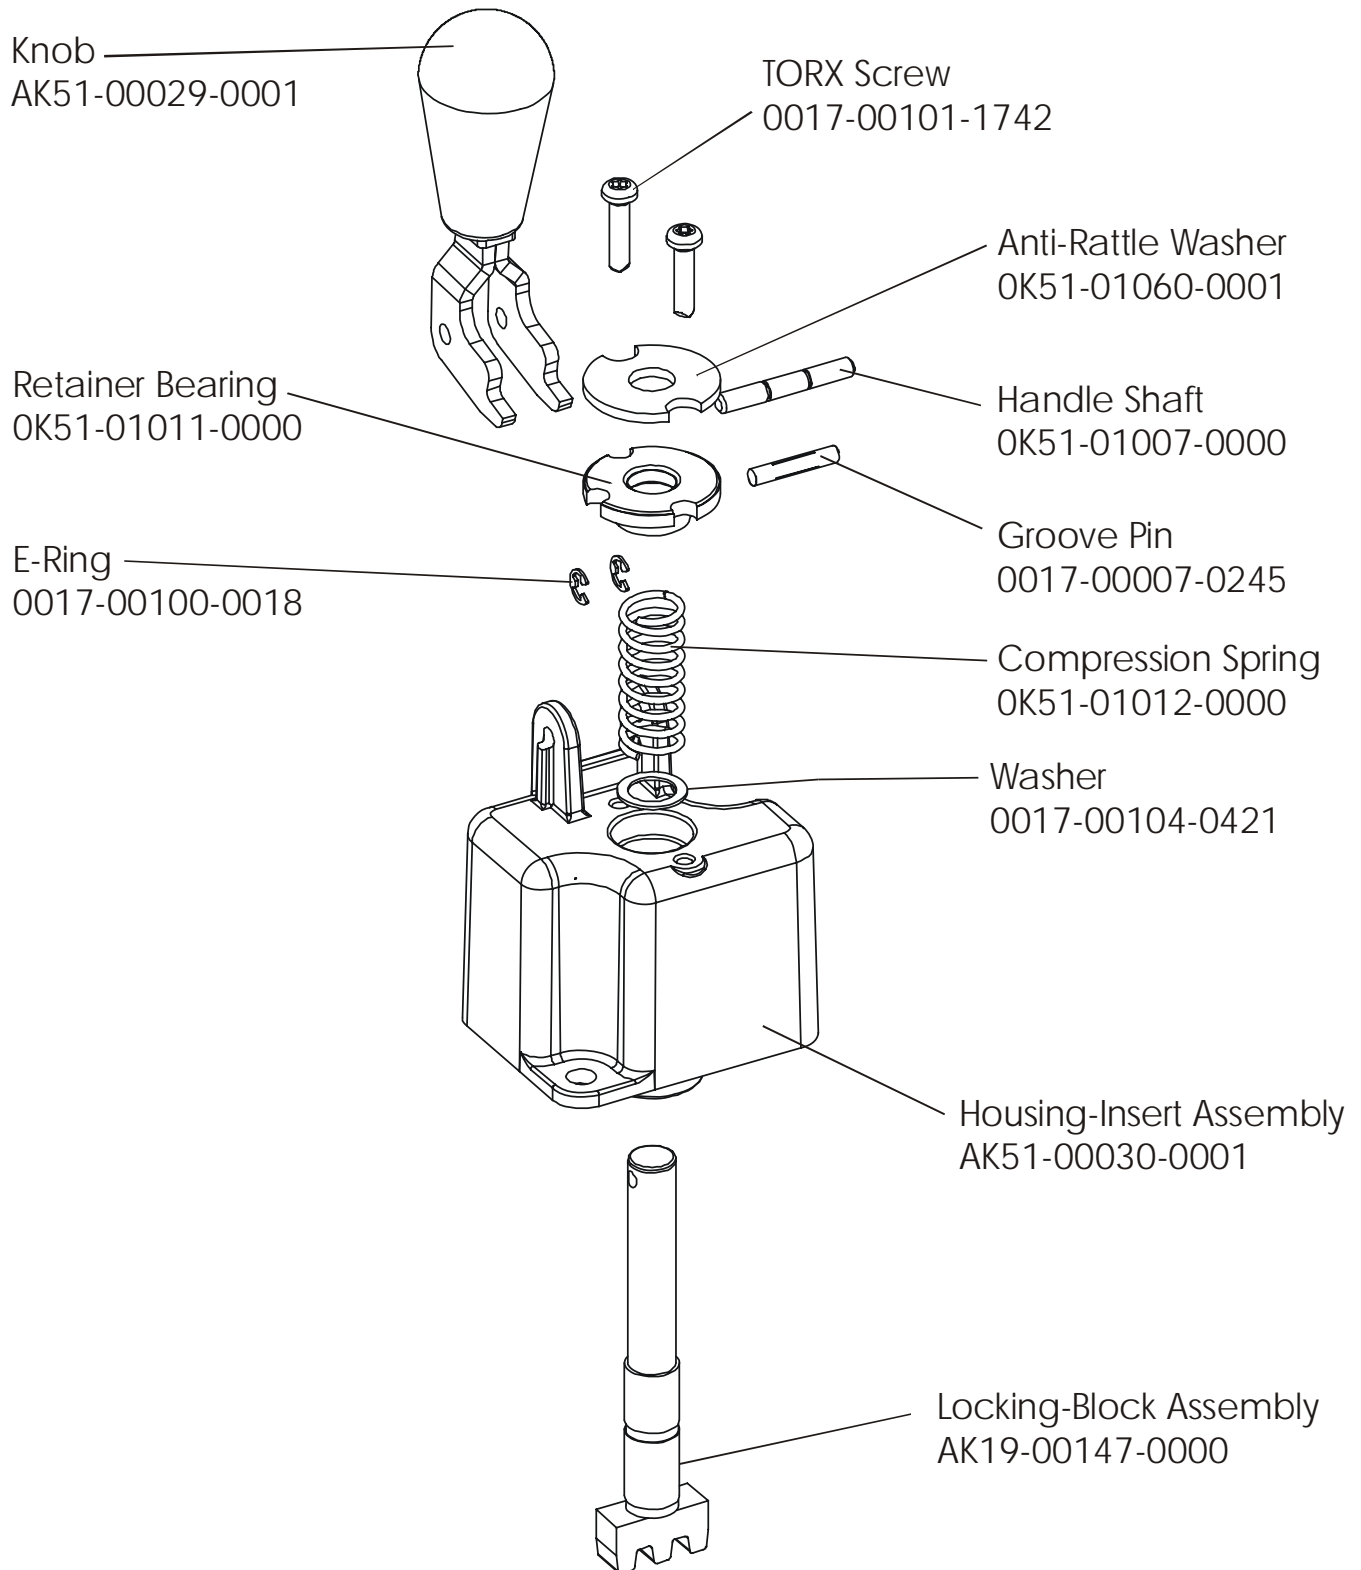

LifeFitness

Arctic Silver 95RE Recumbent Bike

Customer Support Services
PARTS MANUAL

rev 01 May 2008

OPERATION MANUAL – (ENG) OPERATION MANUAL – (F/S/P) OPERATION MANUAL – (G/D/I) OPERATION MANUAL – (JAP) OPERATION MANUAL – (CHI) OPERATION MANUAL – (KOR) OPERATION MANUAL – (RUS)	M051-00K39-A133 M051-00K39-A134 M051-00K39-A135 M051-00K39-A136 M051-00K39-A137 M051-00K39-A138 M051-00K39-A139
POWER SUPPLY: 12V; 4.5A Without Line Cord	118E-00001-0161
LINE CORD: DOM. 10A 125V	0017-00003-0704
LINE CORD: CON 10A 250V	0017-00003-0691
LINE CORD: 10A; UK	0017-00003-0889
LINE CORD: AUSTRALIA	0017-00003-0918
HARDWARE BAG	GK39-00002-0009
TOUCH UP PAINT: SPRAY CAN .5 OZ BOTTLE W/APPLICATOR .33 OZ PEN	0017-00008-0204 0017-00008-0205 0017-00008-0206
SERVICE MANUAL	M051-00K39-B012

ARCTIC SILVER 95RE
Power Control Board

95RE-0XXX-04
S/N 100000-UP

Assembly Number - AK39-00092-0000

ARCTIC SILVER 95RE
Alternator w/pulley Assembly

95RE-0XXX-04
S/N 100000-UP

Assembly Number – AK63-00093-0000

ARCTIC SILVER 95RE
Seat Frame Assembly

95RE-0XXX-04
S/N 100000-UP

ARCTIC SILVER 95RE
Seat Pads and Accessory Tray

95RE-0XXX-04
S/N 100000-UP

ARCTIC SILVER 95RE
Extrusion Assembly. – AK39-00027-0005

95RE-0XXX-04
S/N 100000-UP

ARCTIC SILVER 95RE

Locking Assembly. – AK51-00053-0001

95RE-0XXX-04

S/N 100000-UP

ARCTIC SILVER 95RE
Wheel and Leveler

95RE-0XXX-04
S/N 100000-UP

ARCTIC SILVER 95RE
Cables

95RE-0XXX-04
S/N 100000-UP